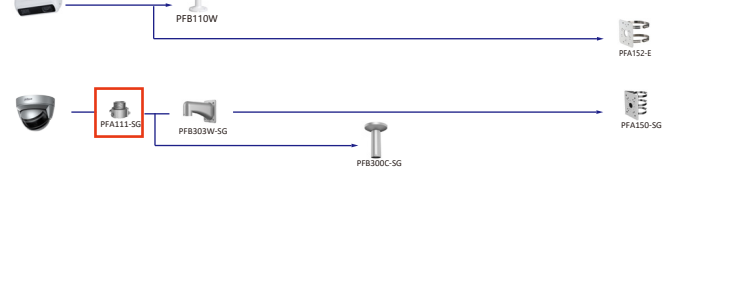

Shape	IP Camera	CVI Camera
	IPC-EW5541-AS	HAC-CW2501

Shape	IP Camera	CVI Camera
	IPC-P8W5831/82041-8360	

Shape	IP Camera	CVI Camera
		HAC-D1A51/21

Shape	IP Camera	CVI Camera
	PSDW56315-8360	

Shape	Special Camera	Shape	Special Camera
	PSDW82442M-A270-D440 PSDW81842M-A360-D237 PSDW8842M-A180-D237		PSDW81842S-A360-D425 PSDW81842S-A360-D425 PSDW8842S-A180-D425 PSDW8842S-A180-D425
	IPC-HDW8441X-3D IPC-HDW8341X-BV-3D		IPC-P8W8840-A180

Selection of IP&CVI Eyeball Camera

Shape	IP Camera	CVI Camera
	IPC-HDW3841EM-S-52 IPC-HDW3811EM-A-5 IPC-HDW3541EM-S-52 IPC-HDW3441EM-S-52 IPC-HDW3231EM-S-52 IPC-HDW5241TM-ASE IPC-HDW5442TM-ASE IPC-HDW5541TM-ASE	HAC-HDW1801EM(A)-A HAC-HDW12003M(A)-A HAC-HDW2802T-A HAC-HDW2402T-A HAC-HDW2509T-A-LED HAC-HDW2249T-A-LED HAC-HDW1809T-A-LED HAC-HDW1509T-IL-A HAC-HDW1509T-A-LED-POC