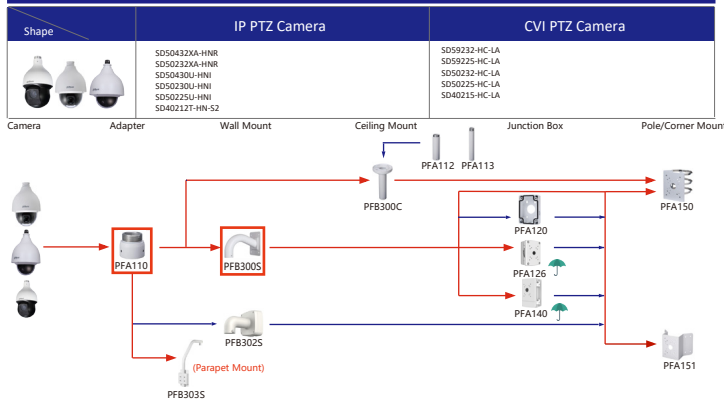

Selection of IP&CVI Eyeball Camera

Shape	IP Camera	CVI Camera
		HAC-HDW1200M HAC-HDW1800M HAC-HDW1801M HAC-T2A51 HAC-T2A21 HAC-HDW1509TLM-A-LED HAC-HDW2501TLM-A HAC-HDW2249TLM-A-LED HAC-HDW2241TLM(A)-A HAC-HDW1809TLM(A)-A HAC-HDW1801TLM(A)-A HAC-HDW1200TLM(A)-A HAC-HDW1200TLM(A)-A HAC-HDW1500TLM-A HAC-HDW1231TLM-A HAC-HDW1231TLM(A)-A HAC-HDW1200TLM(A)-A

Shape	IP Camera	CVI Camera
	IPC-HDW2231T-AS-S2 IPC-HDW2230T-AS-S2 IPC-HDW2431T-AS-S2	

Selection of IP&CVI Eyeball Camera

Shape	IP Camera	CVI Camera
	IPC-HDW1230S-55	HAC-T1A21/51 HAC-HDW1200R

Shape	IP Camera	CVI Camera
	HAC-HDW2501TLMQ(A)-A HAC-HDW1500TLMQ(A)-A HAC-HDW1231TLMQ(A)-A HAC-HDW1200TLMQ(A)-A	HAC-HDW2501TQ(A)-A HAC-HDW1500TQ(A)-A HAC-HDW1231TQ(A)-A HAC-HDW1200TQ(A)-A HAC-ME1239TQ(A)-PV HAC-ME1800EQ-L HAC-ME1500EQ-L HAC-ME1200EQ-L HAC-ME1200EQ-L

Selection of PTZ Camera

Selection of PTZ Bullet Camera

Selection of PTZ Camera

Selection of PTZ Camera

Selection of PTZ Camera

Shape	IP PTZ Camera	CVI PTZ Camera
	SDT7C424-4F-2B2I-APV-0400	

Camera    Adapter    Wall Mount    Ceiling Mount    Junction Box    Pole/Corner Mount