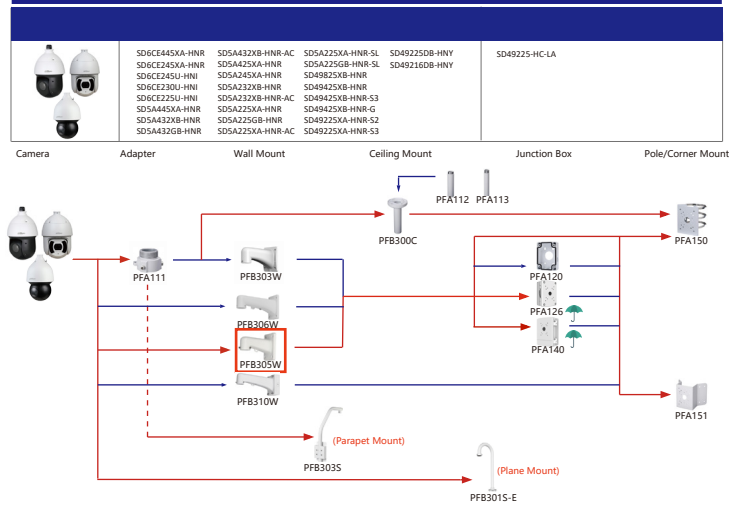

Selection of IP&CVI Eyeball Camera

Shape	IP Camera	CVI Camera
		HAC-HDW1200M HAC-HDW1800M HAC-HDW1801M HAC-T2A51 HAC-T2A21 HAC-HDW1509TLM-A-LED HAC-HDW2501TLM-A HAC-HDW2249TLM-A-LED HAC-HDW2241TLM(A)-A HAC-HDW1809TLM(A)-A HAC-HDW1801TLM(A)-A HAC-HDW1200TLM(A)-A HAC-HDW1200TLM(A)-A HAC-HDW1500TLM-A HAC-HDW1231TLM-A HAC-HDW1231TLM(A)-A HAC-HDW1200TLM(A)-A

Shape	IP Camera	CVI Camera
	IPC-HDW2231T-AS-S2 IPC-HDW2230T-AS-S2 IPC-HDW2431T-AS-S2	

Selection of IP&CVI Eyeball Camera

Shape	IP Camera	CVI Camera
	IPC-HDW1230S-55	HAC-T1A21/51 HAC-HDW1200R

Shape	IP Camera	CVI Camera
	HAC-HDW2501TLMQ(A)-A HAC-HDW1500TLMQ(A)-A HAC-HDW1231TLMQ(A)-A HAC-HDW1200TLMQ(A)-A	HAC-HDW2501TQ(A)-A HAC-HDW1500TQ(A)-A HAC-HDW1231TQ(A)-A HAC-HDW1200TQ(A)-A HAC-ME1239TQ(A)-PV HAC-ME1800EQ-L HAC-ME1500EQ-L HAC-ME1200EQ-L HAC-ME1200EQ-L

Selection of PTZ Camera

Selection of PTZ Bullet Camera

Selection of PTZ Camera

Selection of PTZ Camera

Selection of PTZ Camera

Shape	IP PTZ Camera	CVI PTZ Camera
	SDT7C424-4F-2B2I-APV-0400	

Camera    Adapter    Wall Mount    Ceiling Mount    Junction Box    Pole/Corner Mount