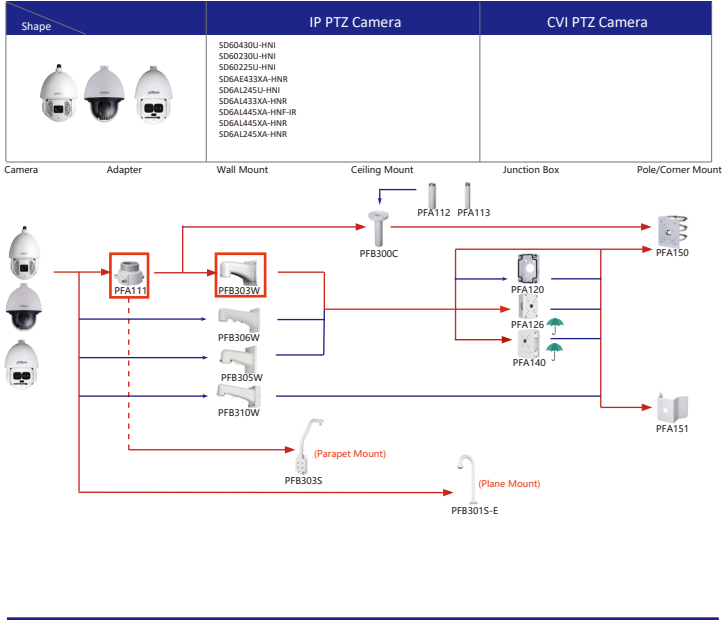

Selection of IP&CVI Eyeball Camera

Shape	IP Camera	CVI Camera
		HAC-HDW1200M HAC-HDW1800M HAC-HDW1801M HAC-T2A51 HAC-T2A21 HAC-HDW1509TLM-A-LED HAC-HDW2501TLM-A HAC-HDW2249TLM-A-LED HAC-HDW2241TLM(A)-A HAC-HDW1809TLM(A)-A HAC-HDW1801TLM(A)-A HAC-HDW1200TLM(A)-A HAC-HDW1200TLM(A)-A HAC-HDW1500TLM-A HAC-HDW1231TLM-A HAC-HDW1231TLM(A)-A HAC-HDW1200TLM(A)-A

Shape	IP Camera	CVI Camera
	IPC-HDW2231T-AS-S2 IPC-HDW2230T-AS-S2 IPC-HDW2431T-AS-S2	

Selection of IP&CVI Eyeball Camera

Shape	IP Camera	CVI Camera
	IPC-HDW1230S-55	HAC-T1A21/51 HAC-HDW1200R

Shape	IP Camera	CVI Camera
	HAC-HDW2501TLMQ(A)-A HAC-HDW1500TLMQ(A)-A HAC-HDW1231TLMQ(A)-A HAC-HDW1200TLMQ(A)-A	HAC-HDW2501TQ(A)-A HAC-HDW1500TQ(A)-A HAC-HDW1231TQ(A)-A HAC-HDW1200TQ(A)-A HAC-ME1239TQ(A)-PV HAC-ME1800EQ-L HAC-ME1500EQ-L HAC-ME1200EQ-L HAC-ME1200EQ-L

Selection of PTZ Camera

Selection of PTZ Bullet Camera

Selection of PTZ Camera

Selection of PTZ Camera

Selection of PTZ Camera

Shape	IP PTZ Camera	CVI PTZ Camera
	SDT7C424-4F-2B2I-APV-0400	

Camera    Adapter    Wall Mount    Ceiling Mount    Junction Box    Pole/Corner Mount