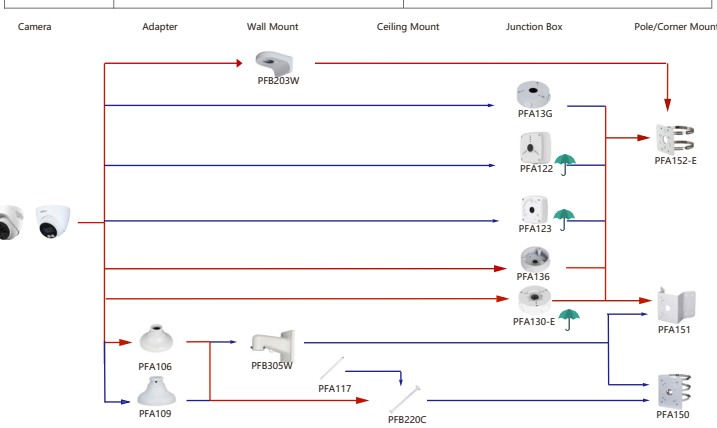

Shape	IP Camera	CVI Camera
	IPC-HDW2231T-AS-S2 IPC-HDW2230T-AS-S2 IPC-HDW2431T-AS-S2