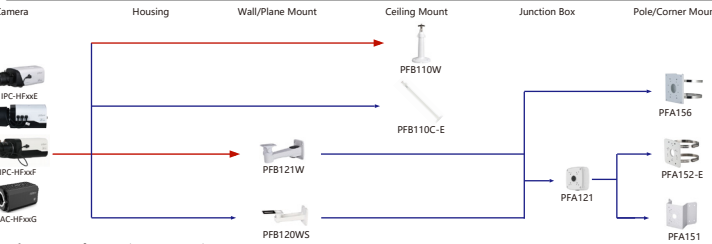

# Camera Accessories Selection

Guide you how to install all the cameras

## Selection of Box Camera

Shape	IP Camera	CVI Camera
  	IPC-HF5842F-ZE-S2 IPC-HF7442F-Z-S2 IPC-HF7842F-Z-S2 IPC-HF71242F IPC-HF5241E-E IPC-HF5242E-E-MF IPC-HF5442E-E IPC-HF5541E-E	HAC-HF3805G