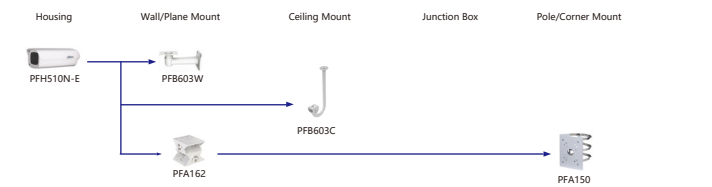

Selection of Box Camera