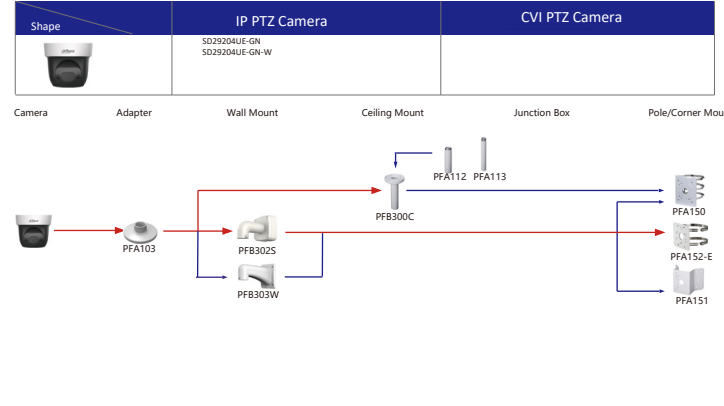

Selection of IP&CVI Eyeball Camera

Shape	IP Camera	CVI Camera
		HAC-HDW1200M HAC-HDW1800M HAC-HDW1801M HAC-T2A51 HAC-T2A21 HAC-HDW1509TLM-A-LED HAC-HDW2501TLM-A HAC-HDW2249TLM-A-LED HAC-HDW2241TLM(A)-A HAC-HDW1809TLM(A)-A HAC-HDW1801TLM(A)-A HAC-HDW1200TLM(A)-A HAC-HDW1200TLM(A)-A HAC-HDW1500TLM-A HAC-HDW1231TLM-A HAC-HDW1231TLM(A)-A HAC-HDW1200TLM(A)-A

Shape	IP Camera	CVI Camera
	IPC-HDW2231T-AS-S2 IPC-HDW2230T-AS-S2 IPC-HDW2431T-AS-S2	

Selection of IP&CVI Eyeball Camera

Shape	IP Camera	CVI Camera
	IPC-HDW1230S-55	HAC-T1A21/51 HAC-HDW1200R

Shape	IP Camera	CVI Camera
	HAC-HDW2501TLMQ(A)-A HAC-HDW1500TLMQ(A)-A HAC-HDW1231TLMQ(A)-A HAC-HDW1200TLMQ(A)-A	HAC-HDW2501TQ(A)-A HAC-HDW1500TQ(A)-A HAC-HDW1231TQ(A)-A HAC-HDW1200TQ(A)-A HAC-ME1239TQ(A)-PV HAC-ME1800EQ-L HAC-ME1500EQ-L HAC-ME1200EQ-L HAC-ME1200EQ-L

Selection of PTZ Camera

Selection of PTZ Bullet Camera

Selection of PTZ Camera

Selection of PTZ Camera

Selection of PTZ Camera

Shape	IP PTZ Camera	CVI PTZ Camera
	SDT7C424-4F-2B2I-APV-0400	

Camera    Adapter    Wall Mount    Ceiling Mount    Junction Box    Pole/Corner Mount