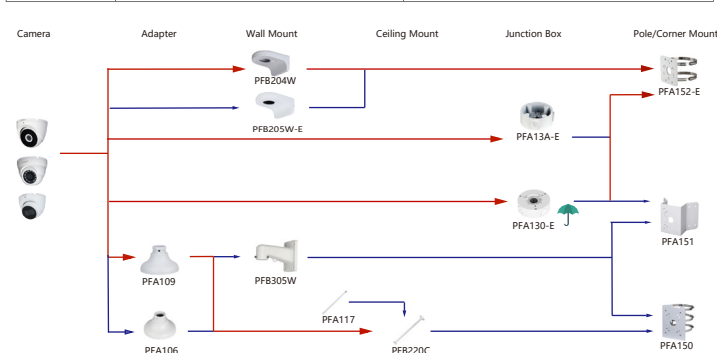

Selection of IP&CVI Eyeball Camera

Shape	IP Camera	CVI Camera
	IPC-HDW3841EM-S-52 IPC-HDW3811EM-A-5 IPC-HDW3541EM-S-52 IPC-HDW3441EM-S-52 IPC-HDW3231EM-S-52 IPC-HDW5241TM-ASE IPC-HDW5442TM-ASE IPC-HDW5541TM-ASE	HAC-HDW1801EM(A)-A HAC-HDW12003M(A)-A HAC-HDW2802T-A HAC-HDW2402T-A HAC-HDW2509T-A-LED HAC-HDW2249T-A-LED HAC-HDW1809T-A-LED HAC-HDW1509T-IL-A HAC-HDW1509T-A-LED-POC

Shape	IP Camera	CVI Camera
	IPC-T1820/40 IPC-T1820-L	HAC-HDW1800TL-A HAC-HDW1801TL(A)-A HAC-HDW1200TL-A

Selection of IP&CVI Eyeball Camera

Shape	IP Camera	CVI Camera
	IPC-HDW5242T-ZE-MF IPC-HDW5241T-ZE IPC-HDW5442T-ZE IPC-HDW5541T-ZE IPC-HDW5842T-ZE-S2 IPC-HDW1230T-ZS-55 IPC-HDW1230T-ZS-55 IPC-HDW5541H-ASE-PV IPC-HDW5241H-ASE-PV IPC-HDW5541H-AS-PV IPC-HDW5241H-AS-PV IPC-HDW5497M-SE-LED IPC-HDW5842TM-SE-S2	HAC-HDW2802T-Z-A HAC-HDW2802T-Z-A-DP HAC-HDW2501T-Z-A HAC-HDW2501T-Z-A-DP HAC-HDW2402T-Z-A HAC-HDW2402T-Z-A-DP HAC-HDW2241T-Z-A HAC-HDW2241T-Z-A-DP HAC-HDW2241T-Z-A-DP HAC-HDW2241T-Z-A-DP HAC-HDW1509T-Z-A-LED-DP HAC-HDW1509T-Z-A-LED HAC-HDW1500T-Z-A-DP HAC-HDW1239T-Z-A-LED-DP HAC-HDW1239T-Z-A-LED HAC-HDW1231T-Z-A HAC-HDW1231T-Z-A-DP HAC-HDW1200T-Z(A)-A HAC-ME1809H-A-PV-POC HAC-ME1809H-A-PV HAC-ME1509H-A-PV HAC-ME1239H-A-PV HAC-T3A51-Z HAC-T3A21-Z HAC-T3A21-VF

Selection of IP&CVI Eyeball Camera

Shape	IP Camera	CVI Camera
		HAC-HDW1200M HAC-HDW1800M HAC-HDW1801M HAC-T2A51 HAC-T2A21 HAC-HDW1509TLM-A-LED HAC-HDW2501TLM-A HAC-HDW2249TLM-A-LED HAC-HDW2241TLM(A)-A HAC-HDW1809TLM(A)-A HAC-HDW1801TLM(A)-A HAC-HDW1200TLM(A)-A HAC-HDW1200TLM(A)-A HAC-HDW1500TLM-A HAC-HDW1231TLM-A HAC-HDW1231TLM(A)-A HAC-HDW1200TLM(A)-A