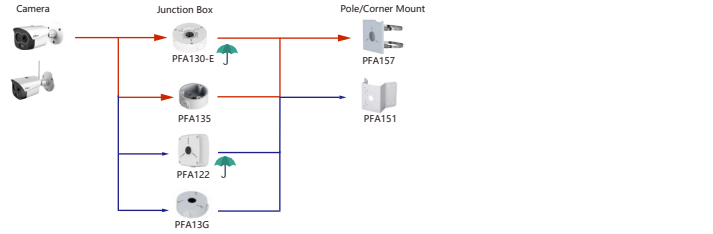

Selection of PTZ Camera

Selection of Thermal Camera

Shape	Thermal Camera	
	TPC-BF5601 TPC-BF5401 TPC-BF2241	TPC-BF5601-T TPC-BF5401-T

Shape	Thermal Camera	
	TPC-BF1241-T TPC-BF1241	

Shape	Thermal Camera	
	TPC-DF1241-T TPC-DF1241	