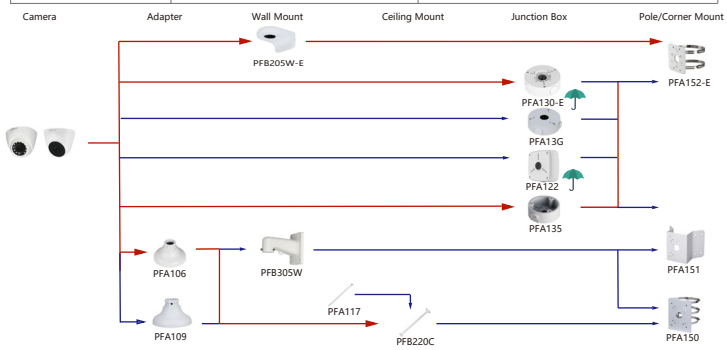

Shape	IP Camera	CVI Camera
	IPC-T1820/40 IPC-T1820-L	HAC-HDW1800TL-A HAC-HDW1801TL(A)-A HAC-HDW1200TL-A

Selection of IP&CVI Eyeball Camera

Shape	IP Camera	CVI Camera
	IPC-HDW5242T-ZE-MF IPC-HDW5241T-ZE IPC-HDW5442T-ZE IPC-HDW5541T-ZE IPC-HDW5842T-ZE-S2 IPC-HDW1230T-ZS-55 IPC-HDW1230T-ZS-55 IPC-HDW5541H-ASE-PV IPC-HDW5241H-ASE-PV IPC-HDW5541H-AS-PV IPC-HDW5241H-AS-PV IPC-HDW5497M-SE-LED IPC-HDW5842TM-SE-S2	HAC-HDW2802T-Z-A HAC-HDW2802T-Z-A-DP HAC-HDW2501T-Z-A HAC-HDW2501T-Z-A-DP HAC-HDW2402T-Z-A HAC-HDW2402T-Z-A-DP HAC-HDW2241T-Z-A HAC-HDW2241T-Z-A-DP HAC-HDW2241T-Z-A-DP HAC-HDW2241T-Z-A-DP HAC-HDW1509T-Z-A-LED-DP HAC-HDW1509T-Z-A-LED HAC-HDW1500T-Z-A-DP HAC-HDW1239T-Z-A-LED-DP HAC-HDW1239T-Z-A-LED HAC-HDW1231T-Z-A HAC-HDW1231T-Z-A-DP HAC-HDW1200T-Z(A)-A HAC-ME1809H-A-PV-POC HAC-ME1809H-A-PV HAC-ME1509H-A-PV HAC-ME1239H-A-PV HAC-T3A51-Z HAC-T3A21-Z HAC-T3A21-VF

Selection of IP&CVI Eyeball Camera

Shape	IP Camera	CVI Camera
		HAC-HDW1200M HAC-HDW1800M HAC-HDW1801M HAC-T2A51 HAC-T2A21 HAC-HDW1509TLM-A-LED HAC-HDW2501TLM-A HAC-HDW2249TLM-A-LED HAC-HDW2241TLM(A)-A HAC-HDW1809TLM(A)-A HAC-HDW1801TLM(A)-A HAC-HDW1200TLM(A)-A HAC-HDW1200TLM(A)-A HAC-HDW1500TLM-A HAC-HDW1231TLM-A HAC-HDW1231TLM(A)-A HAC-HDW1200TLM(A)-A

Shape	IP Camera	CVI Camera
	IPC-HDW2231T-AS-S2 IPC-HDW2230T-AS-S2 IPC-HDW2431T-AS-S2	

Selection of IP&CVI Eyeball Camera

Shape	IP Camera	CVI Camera
	IPC-HDW1230S-55	HAC-T1A21/51 HAC-HDW1200R

Shape	IP Camera	CVI Camera
	HAC-HDW2501TLMQ(A)-A HAC-HDW1500TLMQ(A)-A HAC-HDW1231TLMQ(A)-A HAC-HDW1200TLMQ(A)-A	HAC-HDW2501TQ(A)-A HAC-HDW1500TQ(A)-A HAC-HDW1231TQ(A)-A HAC-HDW1200TQ(A)-A HAC-ME1239TQ(A)-PV HAC-ME1800EQ-L HAC-ME1500EQ-L HAC-ME1200EQ-L HAC-ME1200EQ-L