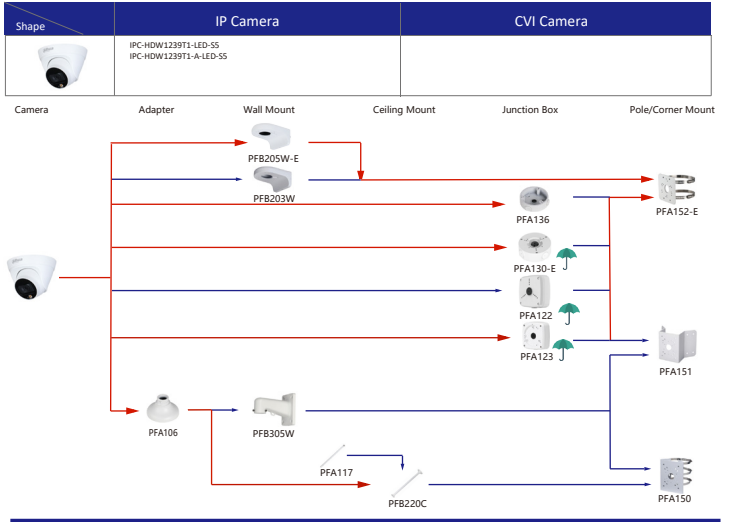

Selection of IP&CVI Eyeball Camera

Shape	IP Camera	CVI Camera
		HAC-HDW1200M HAC-HDW1800M HAC-HDW1801M HAC-T2A51 HAC-T2A21 HAC-HDW1509TLM-A-LED HAC-HDW2501TLM-A HAC-HDW2249TLM-A-LED HAC-HDW2241TLM(A)-A HAC-HDW1809TLM(A)-A HAC-HDW1801TLM(A)-A HAC-HDW1200TLM(A)-A HAC-HDW1200TLM(A)-A HAC-HDW1500TLM-A HAC-HDW1231TLM-A HAC-HDW1231TLM(A)-A HAC-HDW1200TLM(A)-A

Shape	IP Camera	CVI Camera
	IPC-HDW2231T-AS-S2 IPC-HDW2230T-AS-S2 IPC-HDW2431T-AS-S2	

Selection of IP&CVI Eyeball Camera

Shape	IP Camera	CVI Camera
	IPC-HDW1230S-55	HAC-T1A21/51 HAC-HDW1200R

Shape	IP Camera	CVI Camera
	HAC-HDW2501TLMQ(A)-A HAC-HDW1500TLMQ(A)-A HAC-HDW1231TLMQ(A)-A HAC-HDW1200TLMQ(A)-A	HAC-HDW2501TQ(A)-A HAC-HDW1500TQ(A)-A HAC-HDW1231TQ(A)-A HAC-HDW1200TQ(A)-A HAC-ME1239TQ(A)-PV HAC-ME1800EQ-L HAC-ME1500EQ-L HAC-ME1200EQ-L HAC-ME1200EQ-L

Selection of PTZ Camera

Selection of PTZ Bullet Camera

Selection of PTZ Camera

Selection of PTZ Camera

Selection of PTZ Camera

Shape	IP PTZ Camera	CVI PTZ Camera
	SDT7C424-4F-2B2I-APV-0400	

Camera    Adapter    Wall Mount    Ceiling Mount    Junction Box    Pole/Corner Mount