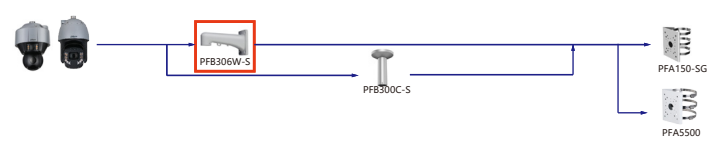

Selection of PTZ Camera

Shape	IP PTZ Camera	CVI PTZ Camera
	SDT7C424-4F-2B2I-APV-0400	

Camera   Adapter   Wall Mount   Ceiling Mount   Junction Box   Pole/Corner Mount

Shape	IP PTZ Camera	CVI PTZ Camera
	SDTSK425-424-QA-2812 SDTSK425-424-QA-0832 SDTSK425-4F-QA-0600 SDTSK225-4F-QA-0600	SD8C440FD-HNF SD8C260PA1-HNF SD8C448PA1-HNF SD8C848PA1-HNF

Camera   Wall Mount   Ceiling Mount   Pole/Corner Mount

Selection of PTZ Camera

Shape	IP PTZ Camera	CVI PTZ Camera
	DH-PTZ83440-HNF-PA	

Camera   Wall Mount   Ceiling Mount   Junction Box   Corner/Pole Mount

Shape	IP PTZ Camera	CVI PTZ Camera
	DH-PTZ83440-HNF-PA	

Camera   Wall Mount   Ceiling Mount   Junction Box   Corner/Pole Mount

Shape	IP PTZ Camera	CVI PTZ Camera
	DH-PTZ8548-HNF-PA DH-PTZ8548-HNF-PA DH-PTZ85260-HNF-PA DH-PTZ8548-HNF-PA-FL DH-PTZ8548-HNF-PA-FL DH-PTZ85260-HNF-PA-FL DH-PTZ83440-HNF-PA	

Camera   Wall Mount

Selection of PTZ Camera

Shape	Special Camera	Shape	Special Camera
	SD2W2030U-SL		SD2W2000E-SL
	ECA3A1404-HNR-XB-F ECA3A1404-HNR-XB		EPC230U-PTZ EPC230U-PTZ-IR EPC245U-PTZ EPC245U-PTZ-IR
	ECA7A1425-HNR-XA-F EPC230U		

Selection of PTZ Camera