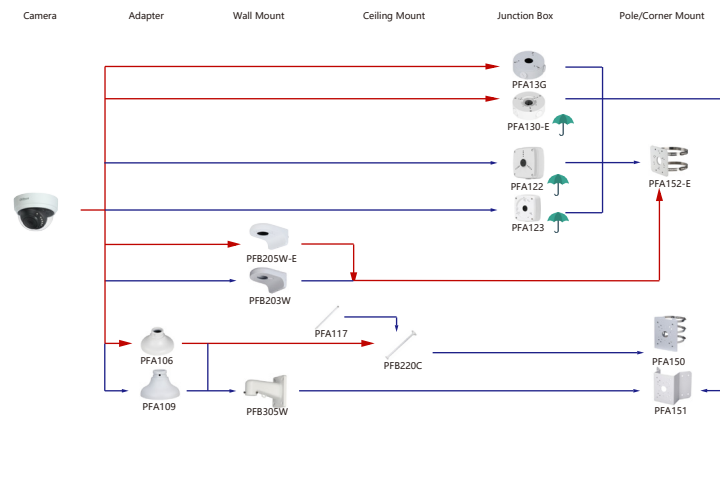

Shape	IP Camera	CVI Camera
	IPC-HDBW5241R1-AS-PV IPC-HDBW5541R1-AS-PV IPC-HDBW54981-2E-LED IPC-HDBW3849R1-2AS-PV IPC-HDBW5549R1-2AS-PV IPC-HDBW3449R1-2AS-PV IPC-HDBW54981-2E-LED IPC-HDPW1230R1-2S-5S IPC-HDPW1431R1-2S-54 IPC-HDPW1230R1-5S IPC-HDPW1431R1-54	HAC-HDBW2241RA-2-A-DP HAC-HDBW2241RA-2-A HAC-HDBW1239RA-IL-A HAC-HDBW1231RA-2-A-DP HAC-HDBW1231RA-2-A

Shape	IP Camera	CVI Camera
	IPC-EW5541-AS	HAC-CW2501

Shape	IP Camera	CVI Camera
	IPC-P8W5831/82041-8360	

Shape	IP Camera	CVI Camera
		HAC-D1A51/21

Shape	IP Camera	CVI Camera
	PSDW56315-8360	

Shape	Special Camera	Shape	Special Camera
	PSDW82442M-A270-D440 PSDW81842M-A360-D237 PSDW8842M-A180-D237		PSDW81842S-A360-D425 PSDW81842S-A360-D425 PSDW8842S-A180-D425 PSDW8842S-A180-D425
	IPC-HDW8441X-3D IPC-HDW8341X-BV-3D		IPC-P8W8840-A180

Selection of IP&CVI Eyeball Camera

Shape	IP Camera	CVI Camera
	IPC-HDW3841EM-S-52 IPC-HDW3811EM-A-5 IPC-HDW3541EM-S-52 IPC-HDW3441EM-S-52 IPC-HDW3231EM-S-52 IPC-HDW5241TM-ASE IPC-HDW5442TM-ASE IPC-HDW5541TM-ASE	HAC-HDW1801EM(A)-A HAC-HDW12003M(A)-A HAC-HDW2802T-A HAC-HDW2402T-A HAC-HDW2509T-A-LED HAC-HDW2249T-A-LED HAC-HDW1809T-A-LED HAC-HDW1509T-IL-A HAC-HDW1509T-A-LED-POC