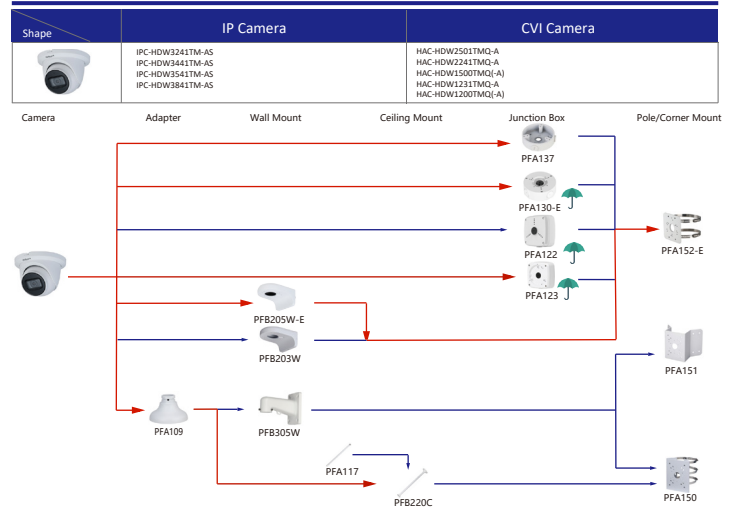

Selection of IP&CVI Eyeball Camera

Shape	IP Camera	CVI Camera
		HAC-HDW1200M HAC-HDW1800M HAC-HDW1801M HAC-T2A51 HAC-T2A21 HAC-HDW1509TLM-A-LED HAC-HDW2501TLM-A HAC-HDW2249TLM-A-LED HAC-HDW2241TLM(A)-A HAC-HDW1809TLM(A)-A HAC-HDW1801TLM(A)-A HAC-HDW1200TLM(A)-A HAC-HDW1200TLM(A)-A HAC-HDW1500TLM-A HAC-HDW1231TLM-A HAC-HDW1231TLM(A)-A HAC-HDW1200TLM(A)-A

Shape	IP Camera	CVI Camera
	IPC-HDW2231T-AS-S2 IPC-HDW2230T-AS-S2 IPC-HDW2431T-AS-S2	

Selection of IP&CVI Eyeball Camera

Shape	IP Camera	CVI Camera
	IPC-HDW1230S-55	HAC-T1A21/51 HAC-HDW1200R

Shape	IP Camera	CVI Camera
	HAC-HDW2501TLMQ(A)-A HAC-HDW1500TLMQ(A)-A HAC-HDW1231TLMQ(A)-A HAC-HDW1200TLMQ(A)-A	HAC-HDW2501TQ(A)-A HAC-HDW1500TQ(A)-A HAC-HDW1231TQ(A)-A HAC-HDW1200TQ(A)-A HAC-ME1239TQ(A)-PV HAC-ME1800EQ-L HAC-ME1500EQ-L HAC-ME1200EQ-L HAC-ME1200EQ-L

Selection of PTZ Camera

Selection of PTZ Bullet Camera

Selection of PTZ Camera

Selection of PTZ Camera

Selection of PTZ Camera

Shape	IP PTZ Camera	CVI PTZ Camera
	SDT7C424-4F-2B2I-APV-0400	

Camera    Adapter    Wall Mount    Ceiling Mount    Junction Box    Pole/Corner Mount