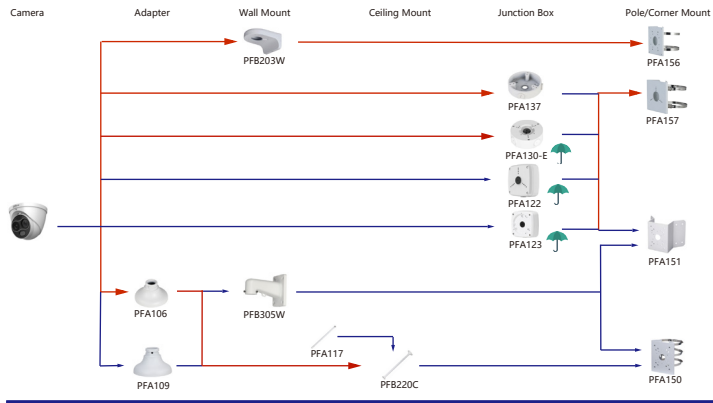

Camera    Wall Mount

Selection of PTZ Camera

Shape	Special Camera	Shape	Special Camera
	SD2W2030U-SL		SD2W2000E-SL
	ECA3A1404-HNR-XB-F ECA3A1404-HNR-XB		EPC230U-PTZ EPC230U-PTZ-IR EPC245U-PTZ EPC245U-PTZ-IR
	ECA7A1425-HNR-XA-F EPC230U		

Selection of PTZ Camera

Selection of Thermal Camera

Shape	Thermal Camera	
	TPC-BF5601 TPC-BF5401 TPC-BF2241	TPC-BF5601-T TPC-BF5401-T

Shape	Thermal Camera	
	TPC-BF1241-T TPC-BF1241	

Shape	Thermal Camera	
	TPC-DF1241-T TPC-DF1241	

Selection of Thermal Camera

Shape	Thermal Camera	
	TPC-SD8641B TPC-SD8441B	

Shape	Thermal Camera	
	TPC-SDA8641 TPC-SDA8441	

Shape	Thermal Camera	
	TPC-SD5641 TPC-SD5441 TPC-SD5641-T TPC-SD5441-T	

Access openings

Selection of Thermal Camera

Shape	Thermal Camera	
	TPC-SD2221	

Selection of Thermal Camera

Shape	Thermal Camera	
	TPC-SD2221	

Shape	Traffic Camera				
 ITC215 Serie	ITC215-PW6M-IRLZF	 ITC215-PW6M-IRLZF-B <i>(The bracket is included)</i>	 ITC215-PW6M-IRLZF-O <i>(The bracket is included)</i>		
 ITC415 Serie	ITC415-PW6M-IZ	 ITC415-PW6M-IZ-GN <i>(The bracket is included)</i>	 ITC415-PW6M-IZ-BH <i>(The bracket is included)</i>		
 ITC437 Serie	ITC437-PW6M-IZ	 ITC437-PW6M-IZ-GN <i>(The bracket is included)</i>			