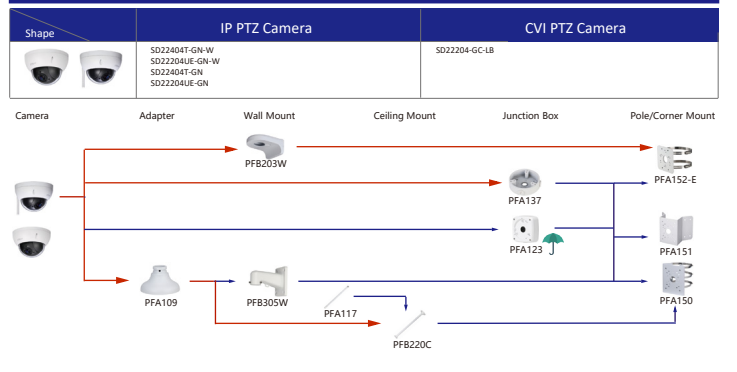

Selection of IP&CVI Eyeball Camera

Shape	IP Camera	CVI Camera
		HAC-HDW1200M HAC-HDW1800M HAC-HDW1801M HAC-T2A51 HAC-T2A21 HAC-HDW1509TLM-A-LED HAC-HDW2501TLM-A HAC-HDW2249TLM-A-LED HAC-HDW2241TLM(A)-A HAC-HDW1809TLM(A)-A HAC-HDW1801TLM(A)-A HAC-HDW1200TLM(A)-A HAC-HDW1200TLM(A)-A HAC-HDW1500TLM-A HAC-HDW1231TLM-A HAC-HDW1231TLM(A)-A HAC-HDW1200TLM(A)-A

Shape	IP Camera	CVI Camera
	IPC-HDW2231T-AS-S2 IPC-HDW2230T-AS-S2 IPC-HDW2431T-AS-S2	

Selection of IP&CVI Eyeball Camera

Shape	IP Camera	CVI Camera
	IPC-HDW1230S-55	HAC-T1A21/51 HAC-HDW1200R

Shape	IP Camera	CVI Camera
	HAC-HDW2501TLMQ(A)-A HAC-HDW1500TLMQ(A)-A HAC-HDW1231TLMQ(A)-A HAC-HDW1200TLMQ(A)-A	HAC-HDW2501TQ(A)-A HAC-HDW1500TQ(A)-A HAC-HDW1231TQ(A)-A HAC-HDW1200TQ(A)-A HAC-ME1239TQ(A)-PV HAC-ME1800EQ-L HAC-ME1500EQ-L HAC-ME1200EQ-L HAC-ME1200EQ-L

Selection of PTZ Camera

Selection of PTZ Bullet Camera

Selection of PTZ Camera

Selection of PTZ Camera

Selection of PTZ Camera

Shape	IP PTZ Camera	CVI PTZ Camera
	SDT7C424-4F-2B2I-APV-0400	

Camera    Adapter    Wall Mount    Ceiling Mount    Junction Box    Pole/Corner Mount