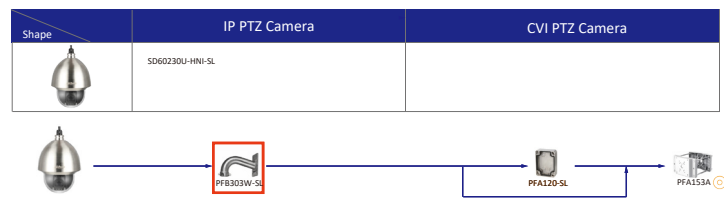

Selection of IP&CVI Eyeball Camera

Shape	IP Camera	CVI Camera
		HAC-HDW1200M HAC-HDW1800M HAC-HDW1801M HAC-T2A51 HAC-T2A21 HAC-HDW1509TLM-A-LED HAC-HDW2501TLM-A HAC-HDW2249TLM-A-LED HAC-HDW2241TLM(A)-A HAC-HDW1809TLM(A)-A HAC-HDW1801TLM(A)-A HAC-HDW1200TLM(A)-A HAC-HDW1200TLM(A)-A HAC-HDW1500TLM-A HAC-HDW1231TLM-A HAC-HDW1231TLM(A)-A HAC-HDW1200TLM(A)-A

Shape	IP Camera	CVI Camera
	IPC-HDW2231T-AS-S2 IPC-HDW2230T-AS-S2 IPC-HDW2431T-AS-S2	

Selection of IP&CVI Eyeball Camera

Shape	IP Camera	CVI Camera
	IPC-HDW1230S-55	HAC-T1A21/51 HAC-HDW1200R

Shape	IP Camera	CVI Camera
	HAC-HDW2501TLMQ(A)-A HAC-HDW1500TLMQ(A)-A HAC-HDW1231TLMQ(A)-A HAC-HDW1200TLMQ(A)-A	HAC-HDW2501TQ(A)-A HAC-HDW1500TQ(A)-A HAC-HDW1231TQ(A)-A HAC-HDW1200TQ(A)-A HAC-ME1239TQ(A)-PV HAC-ME1800EQ-L HAC-ME1500EQ-L HAC-ME1200EQ-L HAC-ME1200EQ-L

Selection of PTZ Camera

Selection of PTZ Bullet Camera

Selection of PTZ Camera

Selection of PTZ Camera

Selection of PTZ Camera

Shape	IP PTZ Camera	CVI PTZ Camera
	SDT7C424-4F-2B2I-APV-0400	

Camera    Adapter    Wall Mount    Ceiling Mount    Junction Box    Pole/Corner Mount