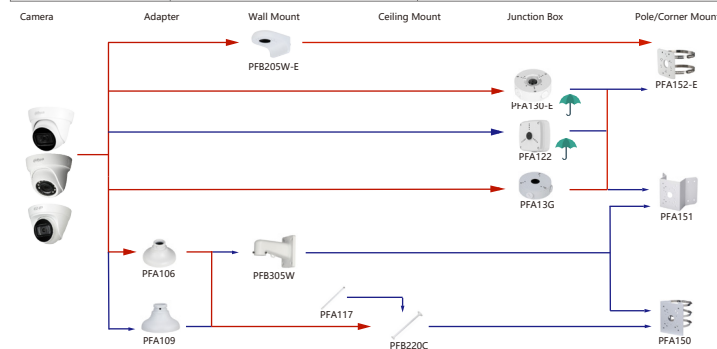

Shape	IP Camera	CVI Camera
	IPC-EW5541-AS	HAC-CW2501

Shape	IP Camera	CVI Camera
	IPC-P8W5831/82041-8360	

Shape	IP Camera	CVI Camera
		HAC-D1A51/21

Shape	IP Camera	CVI Camera
	PSDW56315-8360	

Shape	Special Camera	Shape	Special Camera
	PSDW82442M-A270-D440 PSDW81842M-A360-D237 PSDW8842M-A180-D237		PSDW81842S-A360-D425 PSDW81842S-A360-D425 PSDW8842S-A180-D425 PSDW8842S-A180-D425
	IPC-HDW8441X-3D IPC-HDW8341X-BV-3D		IPC-P8W8840-A180

Selection of IP&CVI Eyeball Camera

Shape	IP Camera	CVI Camera
	IPC-HDW3841EM-S-52 IPC-HDW3811EM-A-5 IPC-HDW3541EM-S-52 IPC-HDW3441EM-S-52 IPC-HDW3231EM-S-52 IPC-HDW5241TM-ASE IPC-HDW5442TM-ASE IPC-HDW5541TM-ASE	HAC-HDW1801EM(A)-A HAC-HDW12003M(A)-A HAC-HDW2802T-A HAC-HDW2402T-A HAC-HDW2509T-A-LED HAC-HDW2249T-A-LED HAC-HDW1809T-A-LED HAC-HDW1509T-IL-A HAC-HDW1509T-A-LED-POC

Shape	IP Camera	CVI Camera
	IPC-T1820/40 IPC-T1820-L	HAC-HDW1800TL-A HAC-HDW1801TL(A)-A HAC-HDW1200TL-A

Selection of IP&CVI Eyeball Camera

Shape	IP Camera	CVI Camera
	IPC-HDW5242T-ZE-MF IPC-HDW5241T-ZE IPC-HDW5442T-ZE IPC-HDW5541T-ZE IPC-HDW5842T-ZE-S2 IPC-HDW1230T-ZS-55 IPC-HDW1230T-ZS-55 IPC-HDW5541H-ASE-PV IPC-HDW5241H-ASE-PV IPC-HDW5541H-AS-PV IPC-HDW5241H-AS-PV IPC-HDW5497M-SE-LED IPC-HDW5842TM-SE-S2	HAC-HDW2802T-Z-A HAC-HDW2802T-Z-A-DP HAC-HDW2501T-Z-A HAC-HDW2501T-Z-A-DP HAC-HDW2402T-Z-A HAC-HDW2402T-Z-A-DP HAC-HDW2241T-Z-A HAC-HDW2241T-Z-A-DP HAC-HDW2241T-Z-A-DP HAC-HDW2241T-Z-A-DP HAC-HDW1509T-Z-A-LED-DP HAC-HDW1509T-Z-A-LED HAC-HDW1500T-Z-A-DP HAC-HDW1239T-Z-A-LED-DP HAC-HDW1239T-Z-A-LED HAC-HDW1231T-Z-A HAC-HDW1231T-Z-A-DP HAC-HDW1200T-Z(A)-A HAC-ME1809H-A-PV-POC HAC-ME1809H-A-PV HAC-ME1509H-A-PV HAC-ME1239H-A-PV HAC-T3A51-Z HAC-T3A21-Z HAC-T3A21-VF