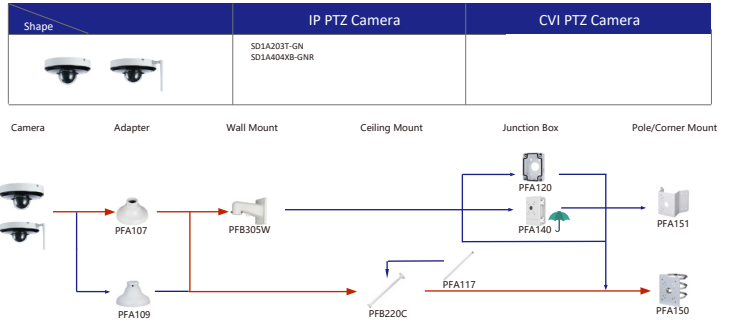

Shape	IP Camera	CVI Camera
	IPC-HDW2231T-AS-S2 IPC-HDW2230T-AS-S2 IPC-HDW2431T-AS-S2	

Selection of IP&CVI Eyeball Camera

Shape	IP Camera	CVI Camera
	IPC-HDW1230S-55	HAC-T1A21/51 HAC-HDW1200R

Shape	IP Camera	CVI Camera
	HAC-HDW2501TLMQ(A)-A HAC-HDW1500TLMQ(A)-A HAC-HDW1231TLMQ(A)-A HAC-HDW1200TLMQ(A)-A	HAC-HDW2501TQ(A)-A HAC-HDW1500TQ(A)-A HAC-HDW1231TQ(A)-A HAC-HDW1200TQ(A)-A HAC-ME1239TQ(A)-PV HAC-ME1800EQ-L HAC-ME1500EQ-L HAC-ME1200EQ-L HAC-ME1200EQ-L

Selection of PTZ Camera

Selection of PTZ Bullet Camera

Selection of PTZ Camera

Selection of PTZ Camera

Selection of PTZ Camera

Shape	IP PTZ Camera	CVI PTZ Camera
	SDT7C424-4F-2B2I-APV-0400	

Camera    Adapter    Wall Mount    Ceiling Mount    Junction Box    Pole/Corner Mount

Shape	IP PTZ Camera	CVI PTZ Camera
	SDTSK425-424-QA-2812 SDTSK425-424-QA-0832 SDTSK425-4F-QA-0600 SDTSK225-4F-QA-0600	SD8C440FD-HNF SD8C260PA1-HNF SD8C448PA1-HNF SD8C848PA1-HNF

Camera    Wall Mount    Ceiling Mount    Pole/Corner Mount