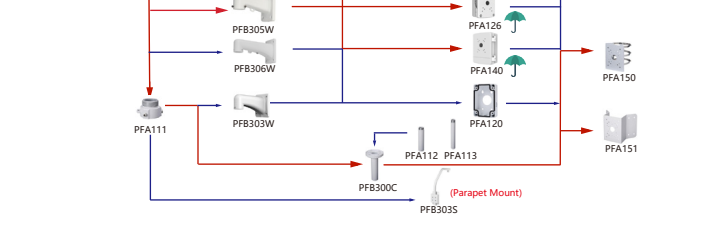

Shape	IP Camera	CVI Camera
	IPC-P8W5831/82041-8360