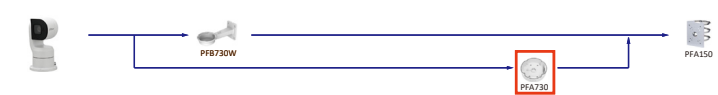

Selection of PTZ Camera

Shape	IP PTZ Camera	CVI PTZ Camera
	DH-PTZ83440-HNF-PA	

Camera   Wall Mount   Ceiling Mount   Junction Box   Corner/Pole Mount

Shape	IP PTZ Camera	CVI PTZ Camera
	DH-PTZ83440-HNF-PA	

Camera   Wall Mount   Ceiling Mount   Junction Box   Corner/Pole Mount