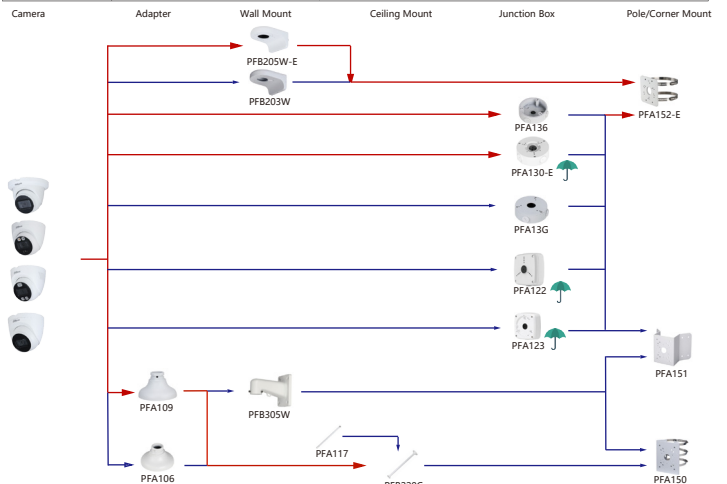

Selection of IP&CVI Eyeball Camera

Shape	IP Camera	CVI Camera
		HAC-HDW1200M HAC-HDW1800M HAC-HDW1801M HAC-T2A51 HAC-T2A21 HAC-HDW1509TLM-A-LED HAC-HDW2501TLM-A HAC-HDW2249TLM-A-LED HAC-HDW2241TLM(A)-A HAC-HDW1809TLM(A)-A HAC-HDW1801TLM(A)-A HAC-HDW1200TLM(A)-A HAC-HDW1200TLM(A)-A HAC-HDW1500TLM-A HAC-HDW1231TLM-A HAC-HDW1231TLM(A)-A HAC-HDW1200TLM(A)-A

Shape	IP Camera	CVI Camera
	IPC-HDW2231T-AS-S2 IPC-HDW2230T-AS-S2 IPC-HDW2431T-AS-S2	

Selection of IP&CVI Eyeball Camera

Shape	IP Camera	CVI Camera
	IPC-HDW1230S-55	HAC-T1A21/51 HAC-HDW1200R

Shape	IP Camera	CVI Camera
	HAC-HDW2501TLMQ(A)-A HAC-HDW1500TLMQ(A)-A HAC-HDW1231TLMQ(A)-A HAC-HDW1200TLMQ(A)-A	HAC-HDW2501TQ(A)-A HAC-HDW1500TQ(A)-A HAC-HDW1231TQ(A)-A HAC-HDW1200TQ(A)-A HAC-ME1239TQ(A)-PV HAC-ME1800EQ-L HAC-ME1500EQ-L HAC-ME1200EQ-L HAC-ME1200EQ-L

Selection of PTZ Camera

Selection of PTZ Bullet Camera

Selection of PTZ Camera

Selection of PTZ Camera

Selection of PTZ Camera

Shape	IP PTZ Camera	CVI PTZ Camera
	SDT7C424-4F-2B2I-APV-0400	

Camera    Adapter    Wall Mount    Ceiling Mount    Junction Box    Pole/Corner Mount