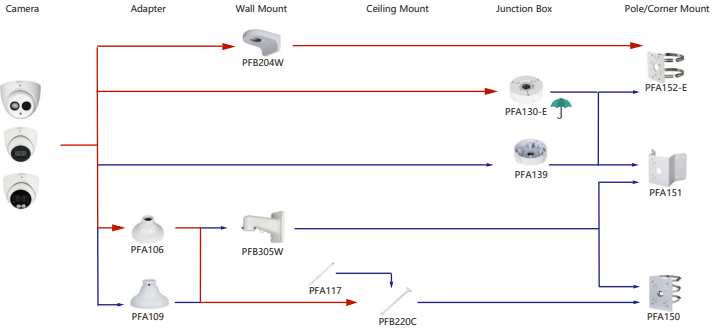

Shape	IP Camera	CVI Camera
	IPC-EW5541-AS	HAC-CW2501

Shape	IP Camera	CVI Camera
	IPC-P8W5831/82041-8360	

Shape	IP Camera	CVI Camera
		HAC-D1A51/21

Shape	IP Camera	CVI Camera
	PSDW56315-8360	

Shape	Special Camera	Shape	Special Camera
	PSDW82442M-A270-D440 PSDW81842M-A360-D237 PSDW8842M-A180-D237		PSDW81842S-A360-D425 PSDW81842S-A360-D425 PSDW8842S-A180-D425 PSDW8842S-A180-D425
	IPC-HDW8441X-3D IPC-HDW8341X-BV-3D		IPC-P8W8840-A180

Selection of IP&CVI Eyeball Camera

Shape	IP Camera	CVI Camera
	IPC-HDW3841EM-S-52 IPC-HDW3811EM-A-5 IPC-HDW3541EM-S-52 IPC-HDW3441EM-S-52 IPC-HDW3231EM-S-52 IPC-HDW5241TM-ASE IPC-HDW5442TM-ASE IPC-HDW5541TM-ASE	HAC-HDW1801EM(A)-A HAC-HDW12003M(A)-A HAC-HDW2802T-A HAC-HDW2402T-A HAC-HDW2509T-A-LED HAC-HDW2249T-A-LED HAC-HDW1809T-A-LED HAC-HDW1509T-IL-A HAC-HDW1509T-A-LED-POC

Shape	IP Camera	CVI Camera
	IPC-T1820/40 IPC-T1820-L	HAC-HDW1800TL-A HAC-HDW1801TL(A)-A HAC-HDW1200TL-A

Selection of IP&CVI Eyeball Camera

Shape	IP Camera	CVI Camera
	IPC-HDW5242T-ZE-MF IPC-HDW5241T-ZE IPC-HDW5442T-ZE IPC-HDW5541T-ZE IPC-HDW5842T-ZE-S2 IPC-HDW1230T-ZS-55 IPC-HDW1230T-ZS-55 IPC-HDW5541H-ASE-PV IPC-HDW5241H-ASE-PV IPC-HDW5541H-AS-PV IPC-HDW5241H-AS-PV IPC-HDW5497M-SE-LED IPC-HDW5842TM-SE-S2	HAC-HDW2802T-Z-A HAC-HDW2802T-Z-A-DP HAC-HDW2501T-Z-A HAC-HDW2501T-Z-A-DP HAC-HDW2402T-Z-A HAC-HDW2402T-Z-A-DP HAC-HDW2241T-Z-A HAC-HDW2241T-Z-A-DP HAC-HDW2241T-Z-A-DP HAC-HDW2241T-Z-A-DP HAC-HDW1509T-Z-A-LED-DP HAC-HDW1509T-Z-A-LED HAC-HDW1500T-Z-A-DP HAC-HDW1239T-Z-A-LED-DP HAC-HDW1239T-Z-A-LED HAC-HDW1231T-Z-A HAC-HDW1231T-Z-A-DP HAC-HDW1200T-Z(A)-A HAC-ME1809H-A-PV-POC HAC-ME1809H-A-PV HAC-ME1509H-A-PV HAC-ME1239H-A-PV HAC-T3A51-Z HAC-T3A21-Z HAC-T3A21-VF