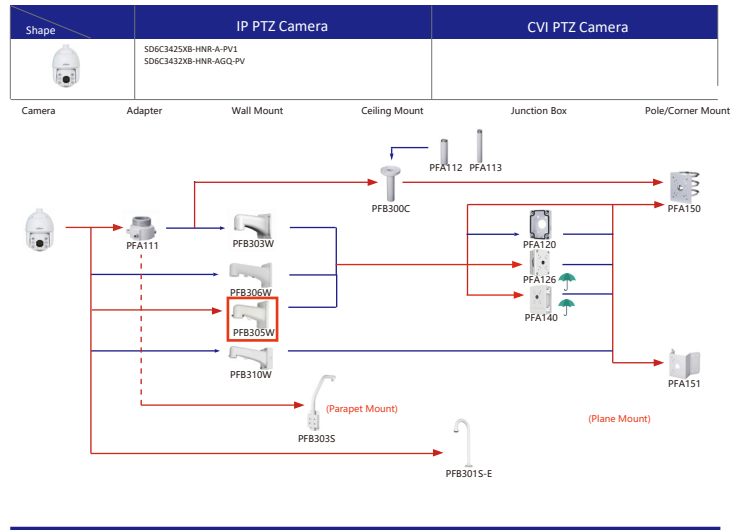

Selection of IP&CVI Eyeball Camera

Shape	IP Camera	CVI Camera
		HAC-HDW1200M HAC-HDW1800M HAC-HDW1801M HAC-T2A51 HAC-T2A21 HAC-HDW1509TLM-A-LED HAC-HDW2501TLM-A HAC-HDW2249TLM-A-LED HAC-HDW2241TLM(A)-A HAC-HDW1809TLM(A)-A HAC-HDW1801TLM(A)-A HAC-HDW1200TLM(A)-A HAC-HDW1200TLM(A)-A HAC-HDW1500TLM-A HAC-HDW1231TLM-A HAC-HDW1231TLM(A)-A HAC-HDW1200TLM(A)-A

Shape	IP Camera	CVI Camera
	IPC-HDW2231T-AS-S2 IPC-HDW2230T-AS-S2 IPC-HDW2431T-AS-S2	

Selection of IP&CVI Eyeball Camera

Shape	IP Camera	CVI Camera
	IPC-HDW1230S-55	HAC-T1A21/51 HAC-HDW1200R

Shape	IP Camera	CVI Camera
	HAC-HDW2501TLMQ(A)-A HAC-HDW1500TLMQ(A)-A HAC-HDW1231TLMQ(A)-A HAC-HDW1200TLMQ(A)-A	HAC-HDW2501TQ(A)-A HAC-HDW1500TQ(A)-A HAC-HDW1231TQ(A)-A HAC-HDW1200TQ(A)-A HAC-ME1239TQ(A)-PV HAC-ME1800EQ-L HAC-ME1500EQ-L HAC-ME1200EQ-L HAC-ME1200EQ-L

Selection of PTZ Camera

Selection of PTZ Bullet Camera

Selection of PTZ Camera

Selection of PTZ Camera

Selection of PTZ Camera

Shape	IP PTZ Camera	CVI PTZ Camera
	SDT7C424-4F-2B2I-APV-0400	

Camera    Adapter    Wall Mount    Ceiling Mount    Junction Box    Pole/Corner Mount