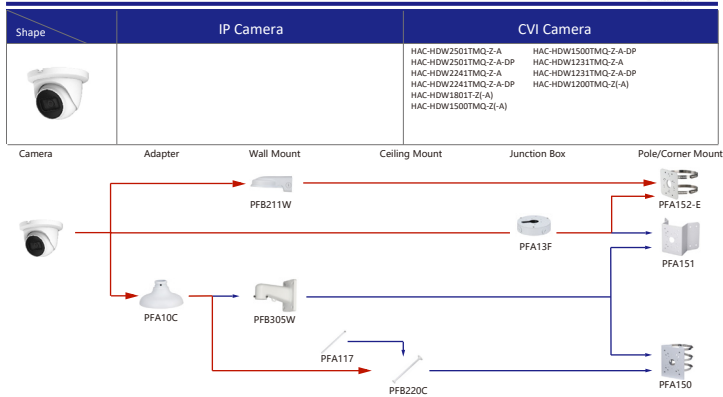

Shape	IP Camera	CVI Camera
	IPC-T1820/40 IPC-T1820-L	HAC-HDW1800TL-A HAC-HDW1801TL(A)-A HAC-HDW1200TL-A

Selection of IP&CVI Eyeball Camera

Shape	IP Camera	CVI Camera
	IPC-HDW5242T-ZE-MF IPC-HDW5241T-ZE IPC-HDW5442T-ZE IPC-HDW5541T-ZE IPC-HDW5842T-ZE-S2 IPC-HDW1230T-ZS-55 IPC-HDW1230T-ZS-55 IPC-HDW5541H-ASE-PV IPC-HDW5241H-ASE-PV IPC-HDW5541H-AS-PV IPC-HDW5241H-AS-PV IPC-HDW5497M-SE-LED IPC-HDW5842TM-SE-S2	HAC-HDW2802T-Z-A HAC-HDW2802T-Z-A-DP HAC-HDW2501T-Z-A HAC-HDW2501T-Z-A-DP HAC-HDW2402T-Z-A HAC-HDW2402T-Z-A-DP HAC-HDW2241T-Z-A HAC-HDW2241T-Z-A-DP HAC-HDW2241T-Z-A-DP HAC-HDW2241T-Z-A-DP HAC-HDW1509T-Z-A-LED-DP HAC-HDW1509T-Z-A-LED HAC-HDW1500T-Z-A-DP HAC-HDW1239T-Z-A-LED-DP HAC-HDW1239T-Z-A-LED HAC-HDW1231T-Z-A HAC-HDW1231T-Z-A-DP HAC-HDW1200T-Z(A)-A HAC-ME1809H-A-PV-POC HAC-ME1809H-A-PV HAC-ME1509H-A-PV HAC-ME1239H-A-PV HAC-T3A51-Z HAC-T3A21-Z HAC-T3A21-VF

Selection of IP&CVI Eyeball Camera

Shape	IP Camera	CVI Camera
		HAC-HDW1200M HAC-HDW1800M HAC-HDW1801M HAC-T2A51 HAC-T2A21 HAC-HDW1509TLM-A-LED HAC-HDW2501TLM-A HAC-HDW2249TLM-A-LED HAC-HDW2241TLM(A)-A HAC-HDW1809TLM(A)-A HAC-HDW1801TLM(A)-A HAC-HDW1200TLM(A)-A HAC-HDW1200TLM(A)-A HAC-HDW1500TLM-A HAC-HDW1231TLM-A HAC-HDW1231TLM(A)-A HAC-HDW1200TLM(A)-A

Shape	IP Camera	CVI Camera
	IPC-HDW2231T-AS-S2 IPC-HDW2230T-AS-S2 IPC-HDW2431T-AS-S2	

Selection of IP&CVI Eyeball Camera

Shape	IP Camera	CVI Camera
	IPC-HDW1230S-55	HAC-T1A21/51 HAC-HDW1200R

Shape	IP Camera	CVI Camera
	HAC-HDW2501TLMQ(A)-A HAC-HDW1500TLMQ(A)-A HAC-HDW1231TLMQ(A)-A HAC-HDW1200TLMQ(A)-A	HAC-HDW2501TQ(A)-A HAC-HDW1500TQ(A)-A HAC-HDW1231TQ(A)-A HAC-HDW1200TQ(A)-A HAC-ME1239TQ(A)-PV HAC-ME1800EQ-L HAC-ME1500EQ-L HAC-ME1200EQ-L HAC-ME1200EQ-L

Selection of PTZ Camera

Selection of PTZ Bullet Camera

Selection of PTZ Camera

Selection of PTZ Camera

Selection of PTZ Camera

Shape	IP PTZ Camera	CVI PTZ Camera
	SDT7C424-4F-2B2I-APV-0400	

Camera    Adapter    Wall Mount    Ceiling Mount    Junction Box    Pole/Corner Mount