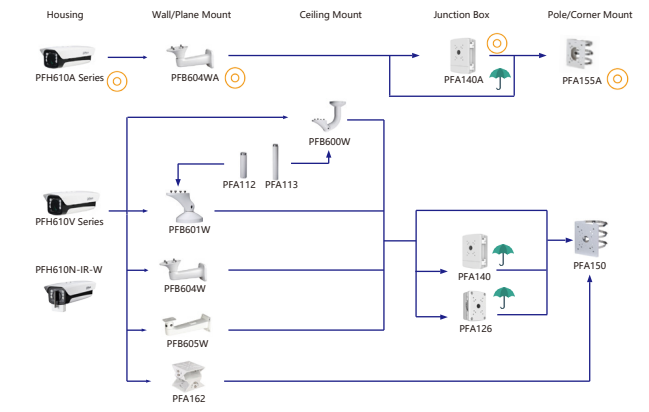

# Camera Accessories Selection

Guide you how to install all the cameras

## Selection of Box Camera

Shape	IP Camera	CVI Camera
  	IPC-HF5842F-ZE-S2 IPC-HF7442F-Z-S2 IPC-HF7842F-Z-S2 IPC-HF71242F IPC-HF5241E-E IPC-HF5242E-E-MF IPC-HF5442E-E IPC-HF5541E-E	HAC-HF3805G

## Selection of Lens(610 Series)

Shape	Box Camera	Lens															
	IPC-HF5241E-E	PFL35-K10M PFL25-K10M PFL20-J10M PFL12-K10M	PFL50-L12M PFL25-L12M-A PFL25-L12M PFL16-L12M	PFL12-L12M PLZ21CO-P PLZ21CO-D PLZ20CO-P	PLZ20CO-D PFL50-L12M-AIR PFL35-L12M-AIR PFL16-L12M-A	PFL1640-L12PE PFL1640-L12P PFL1575-A12D PFL010542-A12PE	PFL0820-G3M PFL0550-E6D PFL2712-E6D PFL1040-K9PE PFL1040-K9M		IPC-HF5842F-ZE-S2 IPC-HF7442F-Z-S2 IPC-HF7842F-Z-S2	IPC-HF5442E-E IPC-HF5541E-E	PFL25-K10M PFL25-L12M-A PFL20-J10M PFL12-K10M	PFL50-L12M PFL25-L12M-A PFL25-L12M PFL16-L12M	PFL12-L12M PLZ21CO-P PLZ21CO-D PLZ20CO-P	PLZ20CO-D PFL50-L12M-AIR PFL35-L12M-AIR PFL16-L12M-A	PFL1640-L12PE PFL1640-L12P PFL1575-A12D PFL010542-A12PE	PFL0820-G3M PFL0550-E6D PFL2712-E6D PFL1040-K9PE PFL1040-K9M	
	IPC-HF71242F	HAC-HF3805G	PFL20-J10M	PFL50-L12M PFL25-L12M-A PFL25-L12M PFL16-L12M	PFL12-L12M PLZ21CO-P PLZ21CO-D PLZ20CO-P	PLZ20CO-D PFL50-L12M-AIR PFL35-L12M-AIR PFL16-L12M-A	PFL1640-L12PE PFL1640-L12P PFL1575-A12D PFL010542-A12PE										PFL0820-G3M PFL0550-E6D PFL2712-E6D PFL1040-K9PE PFL1040-K9M

## Selection of Box Camera

Shape	610 Series	N Series	PFH610V Series	PFH610A Series
  		PFH610N-IR-W	PFH610V PFH610V-H PFH610V-H-POE PFH610V-IR PFH610V-IR-POE PFH610V-IR-W-POE	PFH610A PFH610A-H PFH610A-H-POE PFH610A-IR PFH610A-IR-POE PFH610A-IR-W PFH610A-IR-W-POE