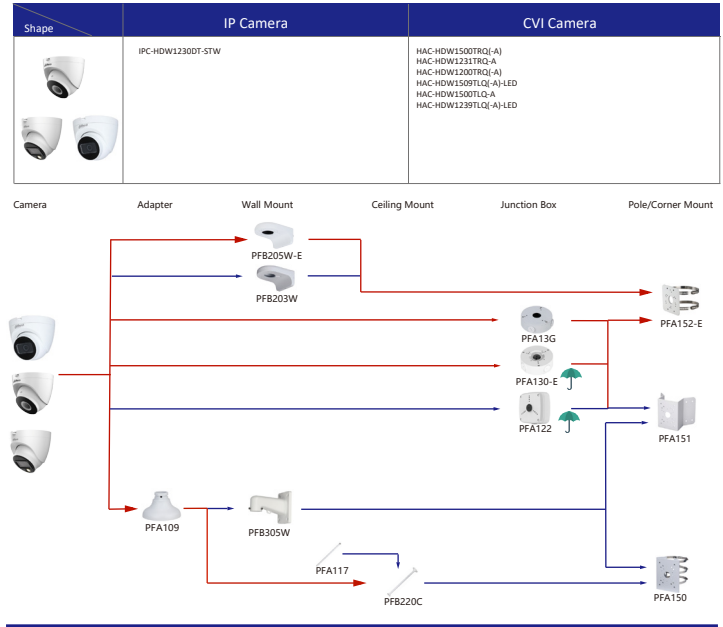

Shape	IP Camera	CVI Camera
	IPC-T1820/40 IPC-T1820-L	HAC-HDW1800TL-A HAC-HDW1801TL(A)-A HAC-HDW1200TL-A

Selection of IP&CVI Eyeball Camera

Shape	IP Camera	CVI Camera
	IPC-HDW5242T-ZE-MF IPC-HDW5241T-ZE IPC-HDW5442T-ZE IPC-HDW5541T-ZE IPC-HDW5842T-ZE-S2 IPC-HDW1230T-ZS-55 IPC-HDW1230T-ZS-55 IPC-HDW5541H-ASE-PV IPC-HDW5241H-ASE-PV IPC-HDW5541H-AS-PV IPC-HDW5241H-AS-PV IPC-HDW5497M-SE-LED IPC-HDW5842TM-SE-S2	HAC-HDW2802T-Z-A HAC-HDW2802T-Z-A-DP HAC-HDW2501T-Z-A HAC-HDW2501T-Z-A-DP HAC-HDW2402T-Z-A HAC-HDW2402T-Z-A-DP HAC-HDW2241T-Z-A HAC-HDW2241T-Z-A-DP HAC-HDW2241T-Z-A-DP HAC-HDW2241T-Z-A-DP HAC-HDW1509T-Z-A-LED-DP HAC-HDW1509T-Z-A-LED HAC-HDW1500T-Z-A-DP HAC-HDW1239T-Z-A-LED-DP HAC-HDW1239T-Z-A-LED HAC-HDW1231T-Z-A HAC-HDW1231T-Z-A-DP HAC-HDW1200T-Z(A)-A HAC-ME1809H-A-PV-POC HAC-ME1809H-A-PV HAC-ME1509H-A-PV HAC-ME1239H-A-PV HAC-T3A51-Z HAC-T3A21-Z HAC-T3A21-VF

Selection of IP&CVI Eyeball Camera

Shape	IP Camera	CVI Camera
		HAC-HDW1200M HAC-HDW1800M HAC-HDW1801M HAC-T2A51 HAC-T2A21 HAC-HDW1509TLM-A-LED HAC-HDW2501TLM-A HAC-HDW2249TLM-A-LED HAC-HDW2241TLM(A)-A HAC-HDW1809TLM(A)-A HAC-HDW1801TLM(A)-A HAC-HDW1200TLM(A)-A HAC-HDW1200TLM(A)-A HAC-HDW1500TLM-A HAC-HDW1231TLM-A HAC-HDW1231TLM(A)-A HAC-HDW1200TLM(A)-A

Shape	IP Camera	CVI Camera
	IPC-HDW2231T-AS-S2 IPC-HDW2230T-AS-S2 IPC-HDW2431T-AS-S2	

Selection of IP&CVI Eyeball Camera

Shape	IP Camera	CVI Camera
	IPC-HDW1230S-55	HAC-T1A21/51 HAC-HDW1200R

Shape	IP Camera	CVI Camera
	HAC-HDW2501TLMQ(A)-A HAC-HDW1500TLMQ(A)-A HAC-HDW1231TLMQ(A)-A HAC-HDW1200TLMQ(A)-A	HAC-HDW2501TQ(A)-A HAC-HDW1500TQ(A)-A HAC-HDW1231TQ(A)-A HAC-HDW1200TQ(A)-A HAC-ME1239TQ(A)-PV HAC-ME1800EQ-L HAC-ME1500EQ-L HAC-ME1200EQ-L HAC-ME1200EQ-L

Selection of PTZ Camera

Selection of PTZ Bullet Camera

Selection of PTZ Camera

Selection of PTZ Camera

Selection of PTZ Camera

Shape	IP PTZ Camera	CVI PTZ Camera
	SDT7C424-4F-2B2I-APV-0400	

Camera    Adapter    Wall Mount    Ceiling Mount    Junction Box    Pole/Corner Mount