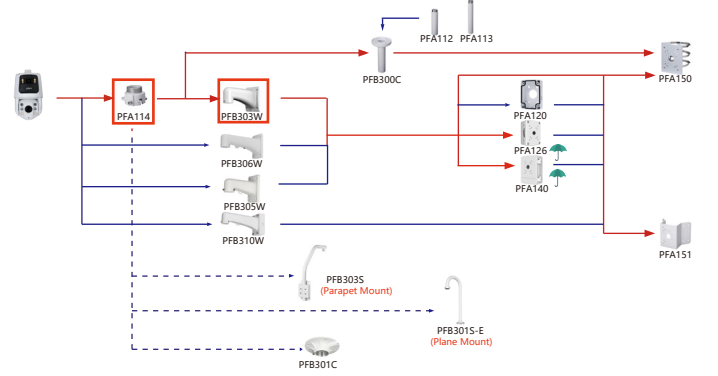

Shape	IP Camera	CVI Camera
	IPC-HDW2231T-AS-S2 IPC-HDW2230T-AS-S2 IPC-HDW2431T-AS-S2	

Selection of IP&CVI Eyeball Camera

Shape	IP Camera	CVI Camera
	IPC-HDW1230S-55	HAC-T1A21/51 HAC-HDW1200R

Shape	IP Camera	CVI Camera
	HAC-HDW2501TLMQ(A)-A HAC-HDW1500TLMQ(A)-A HAC-HDW1231TLMQ(A)-A HAC-HDW1200TLMQ(A)-A	HAC-HDW2501TQ(A)-A HAC-HDW1500TQ(A)-A HAC-HDW1231TQ(A)-A HAC-HDW1200TQ(A)-A HAC-ME1239TQ(A)-PV HAC-ME1800EQ-L HAC-ME1500EQ-L HAC-ME1200EQ-L HAC-ME1200EQ-L

Selection of PTZ Camera

Selection of PTZ Bullet Camera

Selection of PTZ Camera

Selection of PTZ Camera

Selection of PTZ Camera

Shape	IP PTZ Camera	CVI PTZ Camera
	SDT7C424-4F-2B2I-APV-0400	

Camera    Adapter    Wall Mount    Ceiling Mount    Junction Box    Pole/Corner Mount