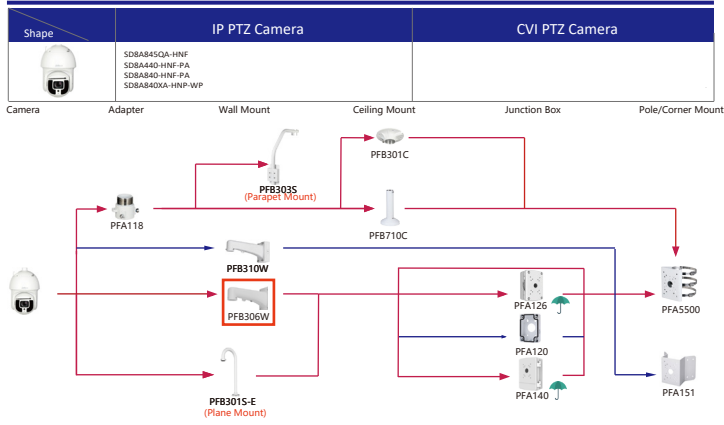

Selection of IP&CVI Eyeball Camera

Shape	IP Camera	CVI Camera
		HAC-HDW1200M HAC-HDW1800M HAC-HDW1801M HAC-T2A51 HAC-T2A21 HAC-HDW1509TLM-A-LED HAC-HDW2501TLM-A HAC-HDW2249TLM-A-LED HAC-HDW2241TLM(A)-A HAC-HDW1809TLM(A)-A HAC-HDW1801TLM(A)-A HAC-HDW1200TLM(A)-A HAC-HDW1200TLM(A)-A HAC-HDW1500TLM-A HAC-HDW1231TLM-A HAC-HDW1231TLM(A)-A HAC-HDW1200TLM(A)-A

Shape	IP Camera	CVI Camera
	IPC-HDW2231T-AS-S2 IPC-HDW2230T-AS-S2 IPC-HDW2431T-AS-S2	

Selection of IP&CVI Eyeball Camera

Shape	IP Camera	CVI Camera
	IPC-HDW1230S-55	HAC-T1A21/51 HAC-HDW1200R

Shape	IP Camera	CVI Camera
	HAC-HDW2501TLMQ(A)-A HAC-HDW1500TLMQ(A)-A HAC-HDW1231TLMQ(A)-A HAC-HDW1200TLMQ(A)-A	HAC-HDW2501TQ(A)-A HAC-HDW1500TQ(A)-A HAC-HDW1231TQ(A)-A HAC-HDW1200TQ(A)-A HAC-ME1239TQ(A)-PV HAC-ME1800EQ-L HAC-ME1500EQ-L HAC-ME1200EQ-L HAC-ME1200EQ-L

Selection of PTZ Camera

Selection of PTZ Bullet Camera

Selection of PTZ Camera

Selection of PTZ Camera

Selection of PTZ Camera

Shape	IP PTZ Camera	CVI PTZ Camera
	SDT7C424-4F-2B2I-APV-0400	

Camera    Adapter    Wall Mount    Ceiling Mount    Junction Box    Pole/Corner Mount