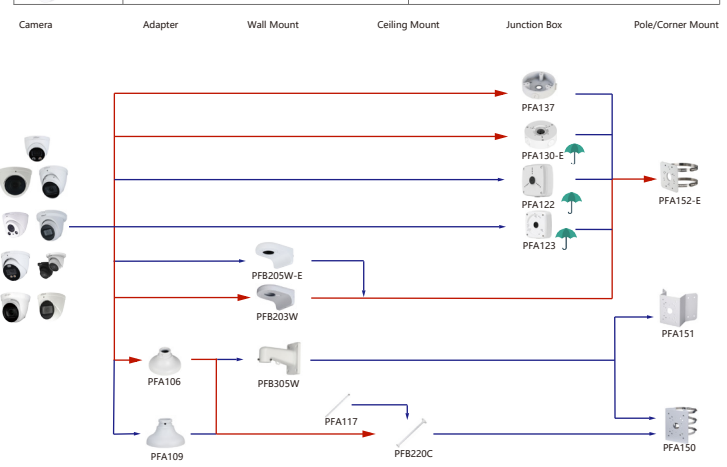

Selection of IP&CVI Eyeball Camera

Shape	IP Camera	CVI Camera
	IPC-HDW3841EM-S-52 IPC-HDW3811EM-A-5 IPC-HDW3541EM-S-52 IPC-HDW3441EM-S-52 IPC-HDW3231EM-S-52 IPC-HDW5241TM-ASE IPC-HDW5442TM-ASE IPC-HDW5541TM-ASE	HAC-HDW1801EM(A)-A HAC-HDW12003M(A)-A HAC-HDW2802T-A HAC-HDW2402T-A HAC-HDW2509T-A-LED HAC-HDW2249T-A-LED HAC-HDW1809T-A-LED HAC-HDW1509T-IL-A HAC-HDW1509T-A-LED-POC

Shape	IP Camera	CVI Camera
	IPC-T1820/40 IPC-T1820-L	HAC-HDW1800TL-A HAC-HDW1801TL(A)-A HAC-HDW1200TL-A

Selection of IP&CVI Eyeball Camera

Shape	IP Camera	CVI Camera
	IPC-HDW5242T-ZE-MF IPC-HDW5241T-ZE IPC-HDW5442T-ZE IPC-HDW5541T-ZE IPC-HDW5842T-ZE-S2 IPC-HDW1230T-ZS-55 IPC-HDW1230T-ZS-55 IPC-HDW5541H-ASE-PV IPC-HDW5241H-ASE-PV IPC-HDW5541H-AS-PV IPC-HDW5241H-AS-PV IPC-HDW5497M-SE-LED IPC-HDW5842TM-SE-S2	HAC-HDW2802T-Z-A HAC-HDW2802T-Z-A-DP HAC-HDW2501T-Z-A HAC-HDW2501T-Z-A-DP HAC-HDW2402T-Z-A HAC-HDW2402T-Z-A-DP HAC-HDW2241T-Z-A HAC-HDW2241T-Z-A-DP HAC-HDW2241T-Z-A-DP HAC-HDW2241T-Z-A-DP HAC-HDW1509T-Z-A-LED-DP HAC-HDW1509T-Z-A-LED HAC-HDW1500T-Z-A-DP HAC-HDW1239T-Z-A-LED-DP HAC-HDW1239T-Z-A-LED HAC-HDW1231T-Z-A HAC-HDW1231T-Z-A-DP HAC-HDW1200T-Z(A)-A HAC-ME1809H-A-PV-POC HAC-ME1809H-A-PV HAC-ME1509H-A-PV HAC-ME1239H-A-PV HAC-T3A51-Z HAC-T3A21-Z HAC-T3A21-VF

Selection of IP&CVI Eyeball Camera

Shape	IP Camera	CVI Camera
		HAC-HDW1200M HAC-HDW1800M HAC-HDW1801M HAC-T2A51 HAC-T2A21 HAC-HDW1509TLM-A-LED HAC-HDW2501TLM-A HAC-HDW2249TLM-A-LED HAC-HDW2241TLM(A)-A HAC-HDW1809TLM(A)-A HAC-HDW1801TLM(A)-A HAC-HDW1200TLM(A)-A HAC-HDW1200TLM(A)-A HAC-HDW1500TLM-A HAC-HDW1231TLM-A HAC-HDW1231TLM(A)-A HAC-HDW1200TLM(A)-A