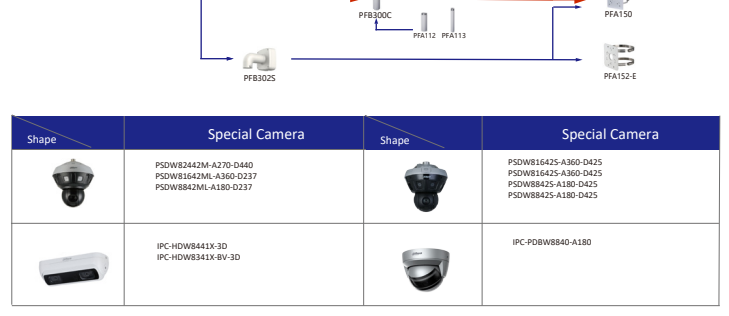

Shape	IP Camera	CVI Camera
	IPC-EW5541-AS	HAC-CW2501

Shape	IP Camera	CVI Camera
	IPC-P8W5831/82041-8360	

Shape	IP Camera	CVI Camera
		HAC-D1A51/21

Shape	IP Camera	CVI Camera
	PSDW56315-8360	

Shape	Special Camera	Shape	Special Camera
	PSDW82442M-A270-D440 PSDW81842M-A360-D237 PSDW8842M-A180-D237		PSDW81842S-A360-D425 PSDW81842S-A360-D425 PSDW8842S-A180-D425 PSDW8842S-A180-D425
	IPC-HDW8441X-3D IPC-HDW8341X-BV-3D		IPC-P8W8840-A180

Selection of IP&CVI Eyeball Camera

Shape	IP Camera	CVI Camera
	IPC-HDW3841EM-S-52 IPC-HDW3811EM-A-5 IPC-HDW3541EM-S-52 IPC-HDW3441EM-S-52 IPC-HDW3231EM-S-52 IPC-HDW5241TM-ASE IPC-HDW5442TM-ASE IPC-HDW5541TM-ASE	HAC-HDW1801EM(A)-A HAC-HDW12003M(A)-A HAC-HDW2802T-A HAC-HDW2402T-A HAC-HDW2509T-A-LED HAC-HDW2249T-A-LED HAC-HDW1809T-A-LED HAC-HDW1509T-IL-A HAC-HDW1509T-A-LED-POC